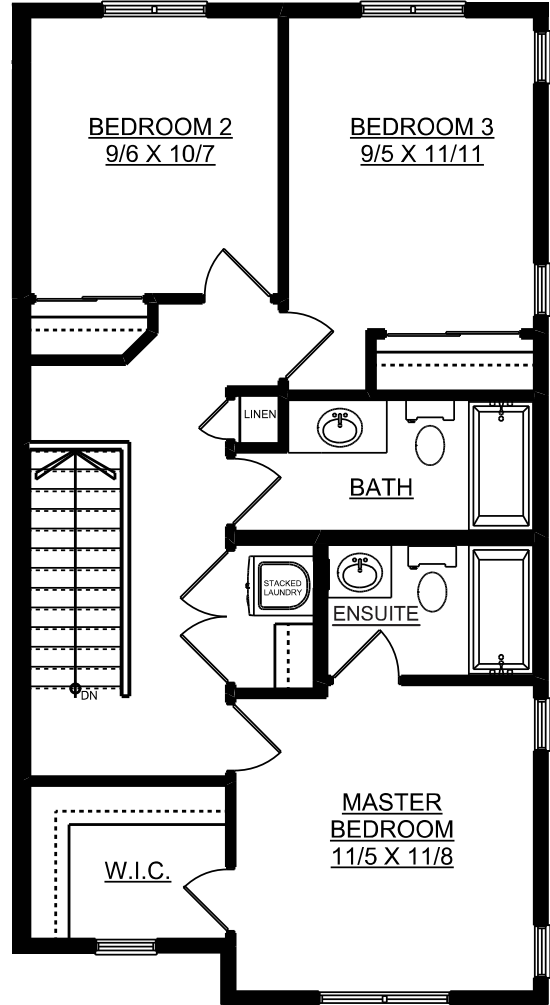

# Virginia

1403 sq. ft.

**MAIN FLOOR PLAN**  
**705 SQ.FT.**

**SECOND FLOOR PLAN**  
**698 SQ.FT.**

Dimensions as shown are approximations only and may change without notice. Architectural requirements may alter side elevation and window placement on site. E. & O. E. January 2018