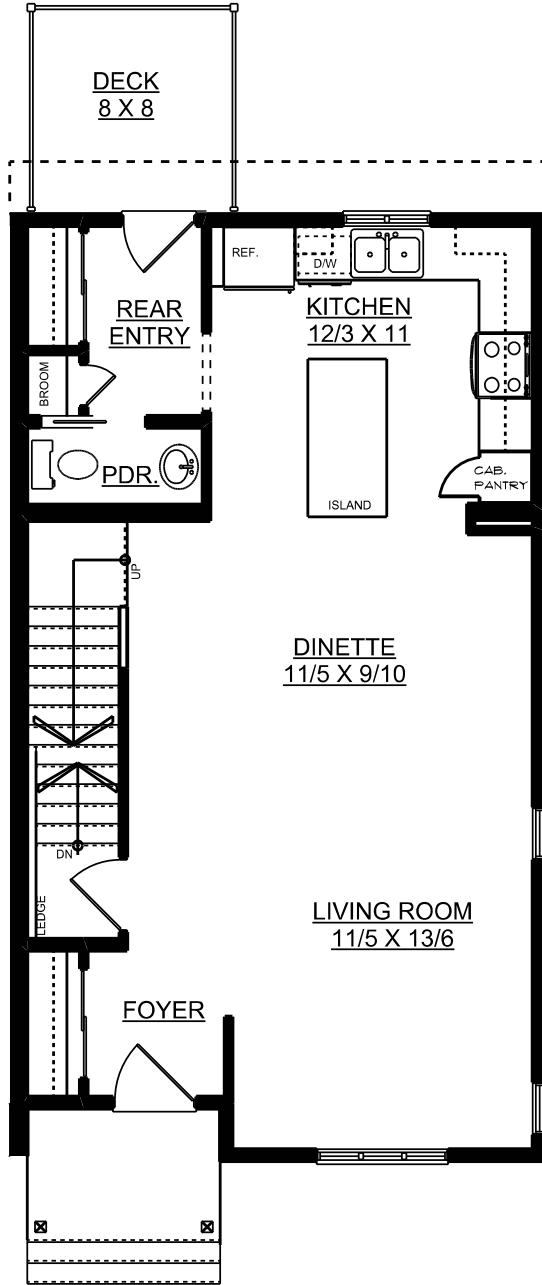

# Virginia

1403 sq. ft.

**MAIN FLOOR PLAN**  
**705 SQ.FT.**

**SECOND FLOOR PLAN**  
**698 SQ.FT.**

Dimensions as shown are approximations only and may change without notice. Architectural requirements may alter side elevation and window placement on site. E. & O. E. January 2018