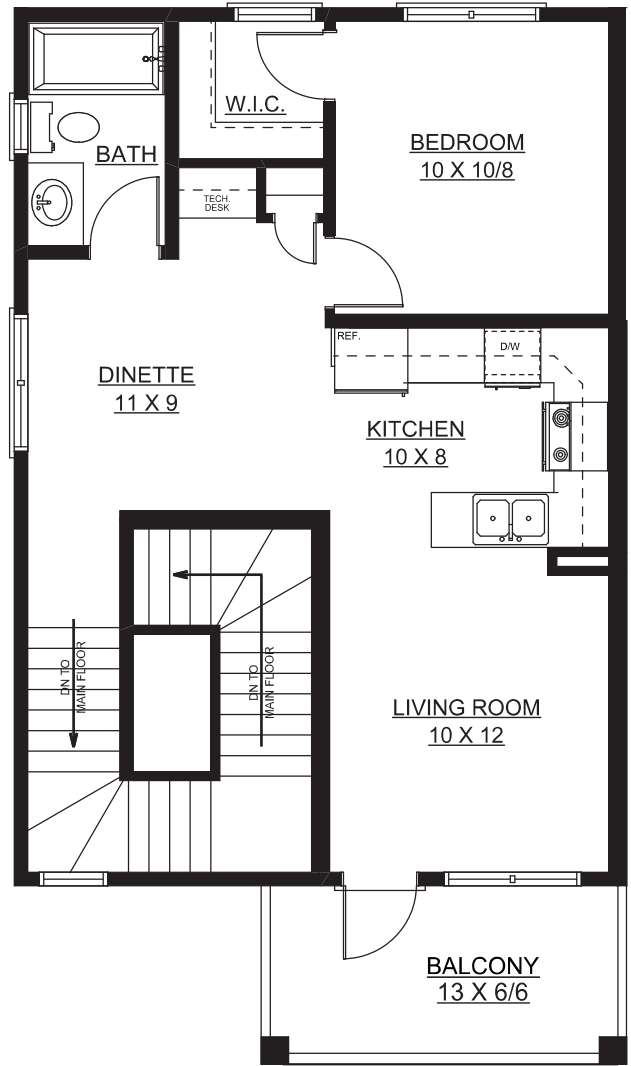

altius

# Broadway

880 sq. ft.

**MAIN FLOOR PLAN**  
**176 SQ. FT.**

**SECOND FLOOR PLAN**  
**704 SQ. FT.**

Dimensions as shown are approximations only and may change without notice. Architectural requirements may alter side elevation and window placement on site. E. & O. E. March 2018