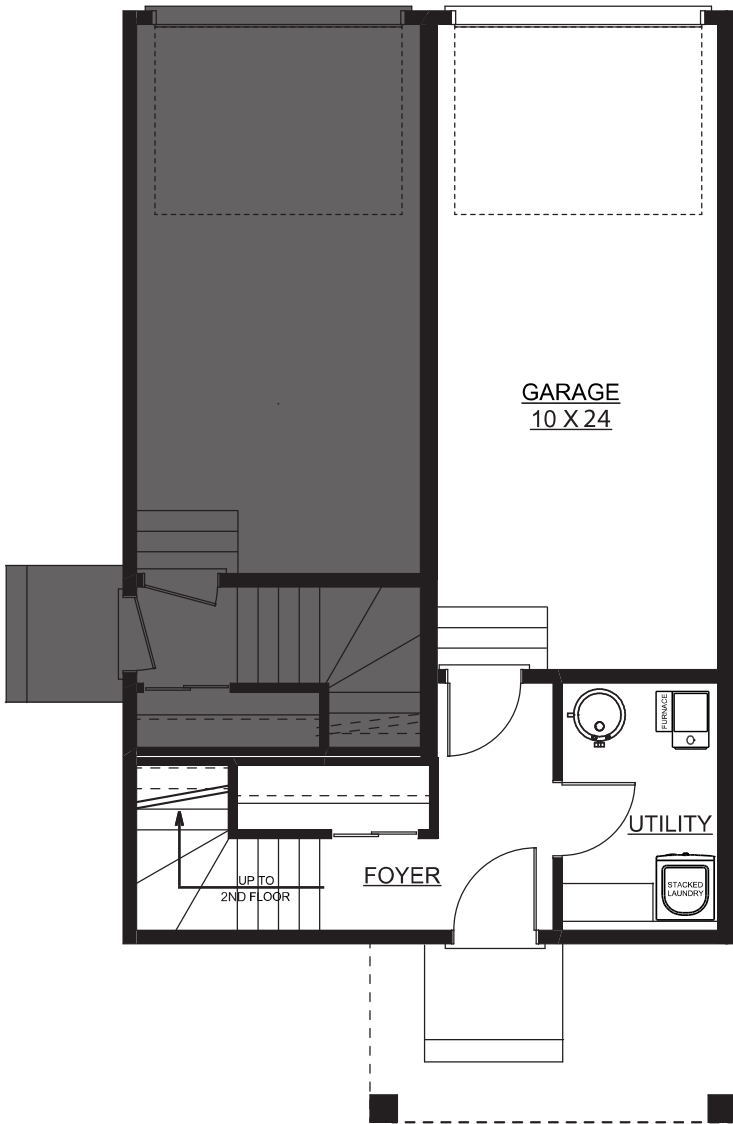

# Broadway

880 sq. ft.

**MAIN FLOOR PLAN**  
**176 SQ. FT.**

**SECOND FLOOR PLAN**  
**704 SQ. FT.**

Dimensions as shown are approximations only and may change without notice. Architectural requirements may alter side elevation and window placement on site. E. & O. E. March 2018