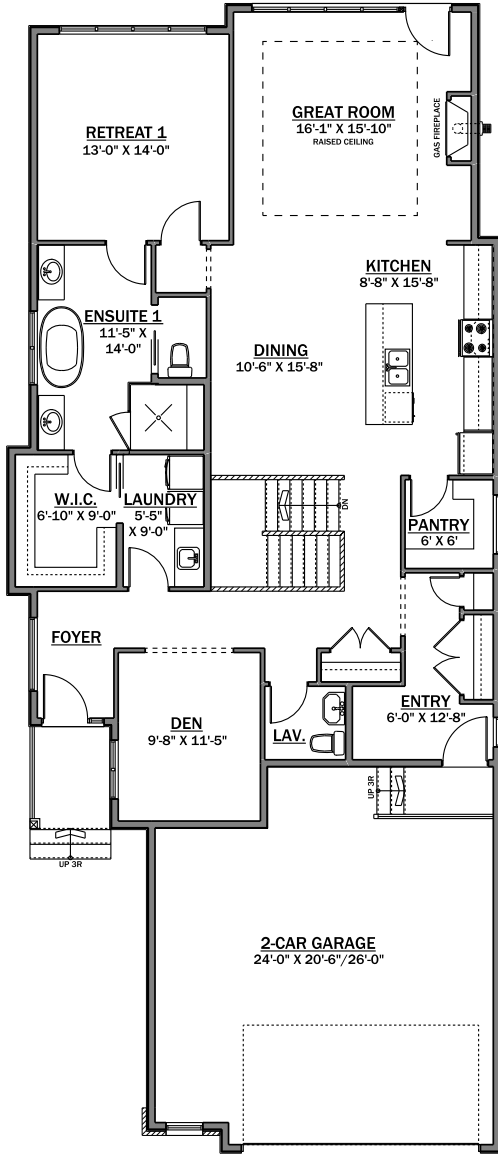

Valens

1659 sq. ft.

1 bedroom + den + 1.5 bathrooms

MAIN FLOOR PLAN
1659 SQ. FT.

OPTIONAL BASEMENT DEVELOPMENT
1191 SQ. FT.