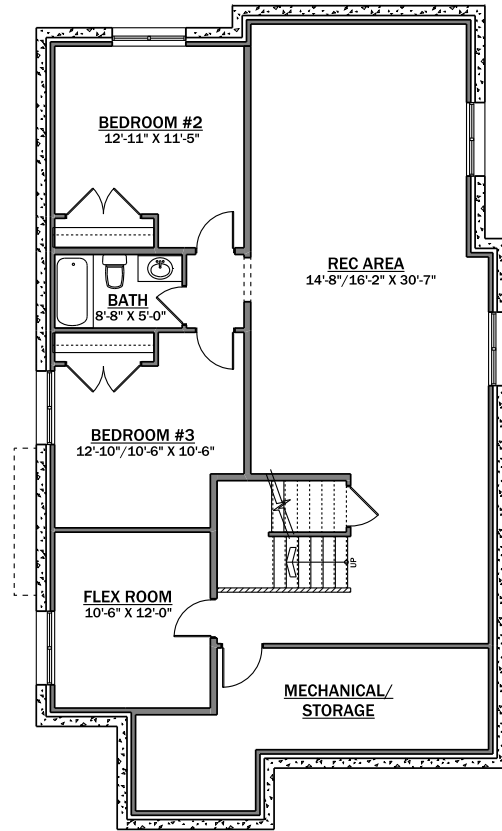

Valens

1659 sq. ft.

1 bedroom + den + 1.5 bathrooms

MAIN FLOOR PLAN
1659 SQ. FT.

OPTIONAL BASEMENT DEVELOPMENT
1191 SQ. FT.