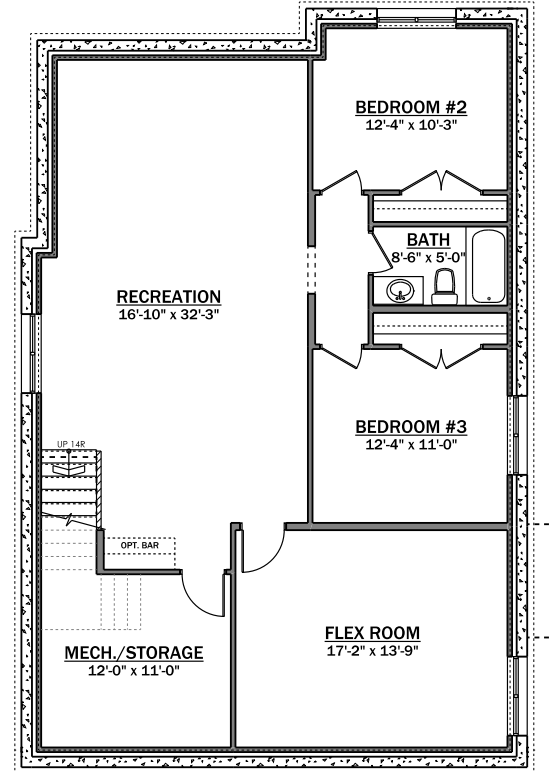

Presley

1501 sq. ft.

1 bedroom + 1.5 bathrooms

MAIN FLOOR PLAN
1501 SQ. FT.

OPTIONAL BASEMENT DEVELOPMENT
1132 SQ. FT.