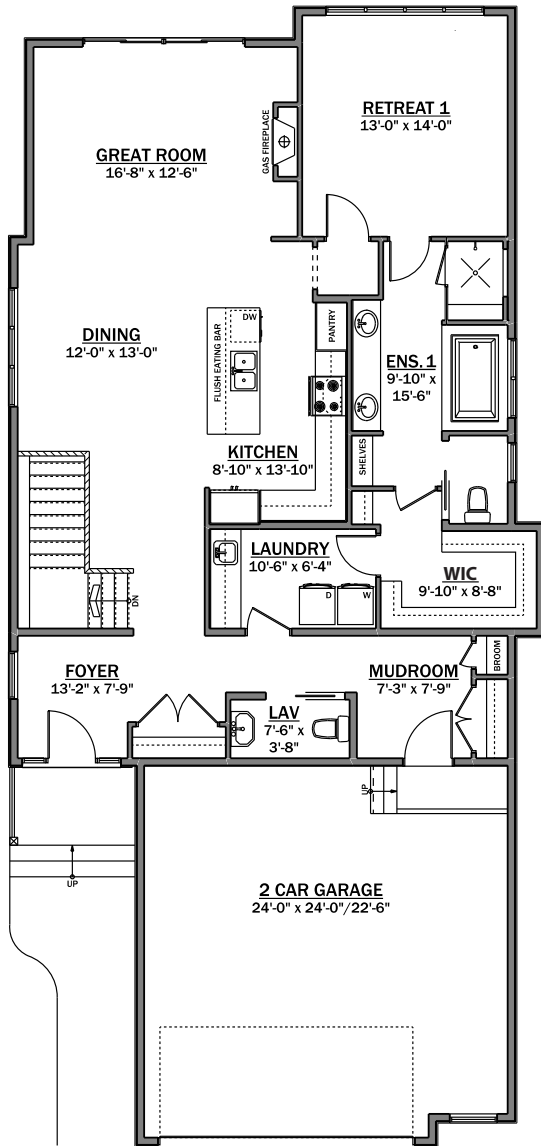

Presley

1501 sq. ft.

1 bedroom + 1.5 bathrooms

MAIN FLOOR PLAN
1501 SQ. FT.

OPTIONAL BASEMENT DEVELOPMENT
1132 SQ. FT.