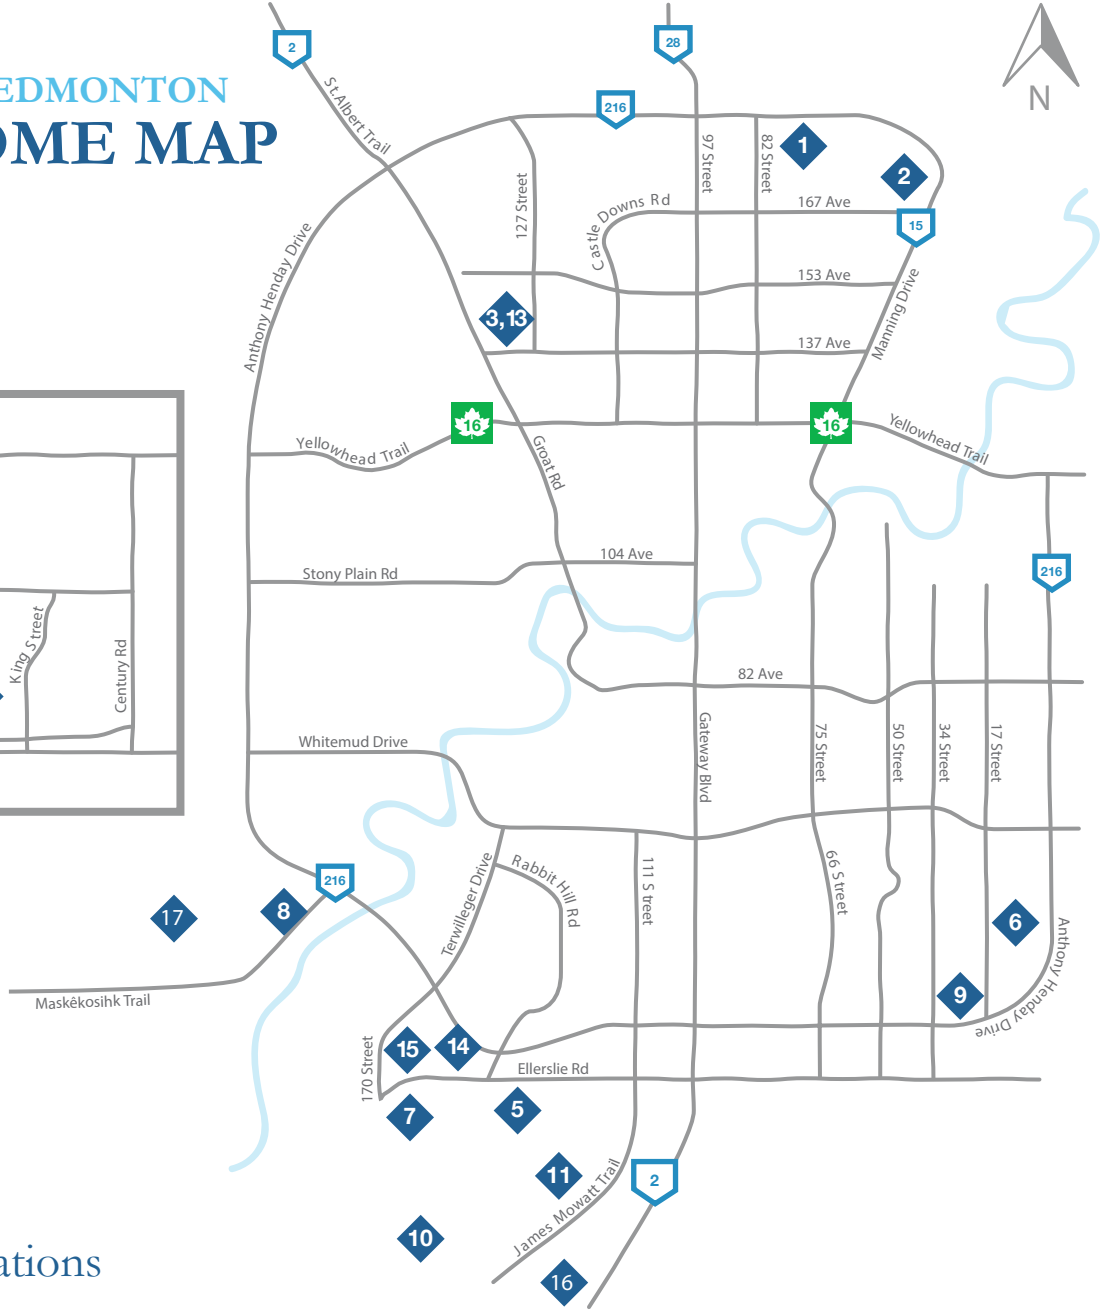

THE CITY OF EDMONTON SHOW HOME MAP

Spruce Grove

||

Show Home Locations

- | | | |
|---|---|---|
| 1 Crystallina
Essex & Lombard
17832 78 St NW | 4 McLaughlin
Lombard & Robson
50 McLaughlin Drive | 7 Glenridding
Chelsea, Astor & York
1203 163 Street |
| 2 Cy Becker
Madison & Lombard
165 Cy Becker Blvd | 5 Graydon Hill
Madison & Dalton
1005 Graydon Hill Blvd | 8 Uplands <i>Now Open</i>
Essex & Madison
19762 26A Avenue |
| 3 Skyview
Madison & Dalton
12815 Cumberland Rd | 6 Tamarack
Robson & Dalton
1530 Tamarack Blvd | 9 Laurel
<i>Coming Soon</i> |
| | | 10 Desrocher
<i>Coming Soon</i> |

- | |
|---|
| 11 Crossroads of Rutherford
Cambria & Logan
1818 Rutherford Rd |
| 12 Windsor Estates
Dartmouth & Yarmouth
511 Queen Street |
| 13 Skyview
Aurora & Orion
12804 140 Ave |

- | |
|---|
| 14 Windermere
Astaire
1806 Ainslie Court |
| 15 Ambleside
Pearl
7115 Armour Link |
| 16 Cavanagh
<i>Coming Soon</i> |
| 17 Edgemont
<i>Coming Soon</i> |