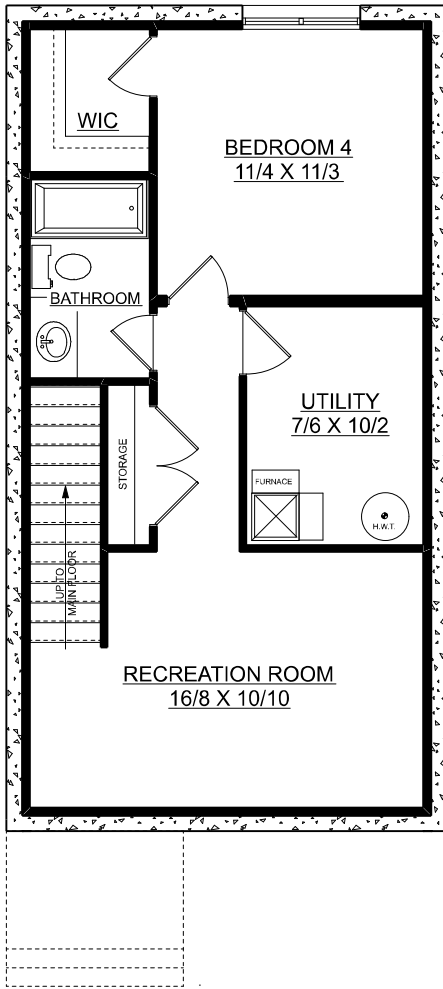

Georgia

1279 sq. ft.

3 bedrooms + 2.5 bathrooms

OPTIONAL BASEMENT PLAN
469 SQ. FT.

MAIN FLOOR PLAN
630 SQ. FT.

SECOND FLOOR PLAN
649 SQ. FT.