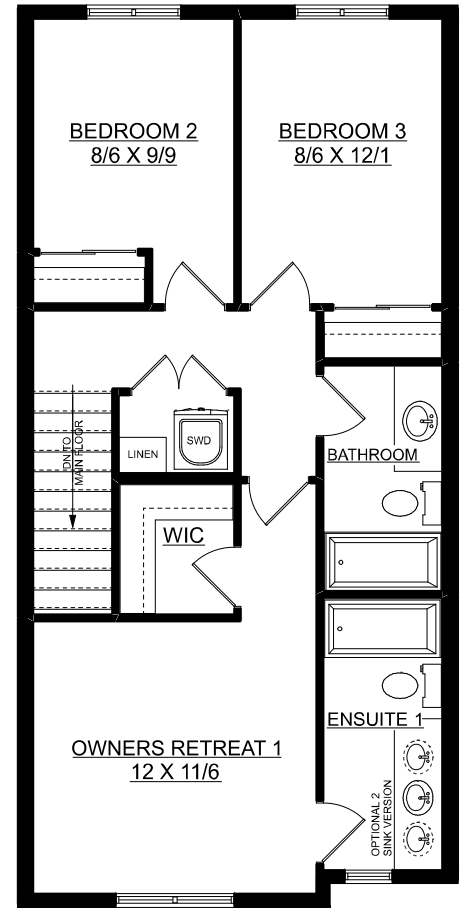

Georgia

1279 sq. ft.

3 bedrooms + 2.5 bathrooms

OPTIONAL BASEMENT PLAN
469 SQ. FT.

MAIN FLOOR PLAN
630 SQ. FT.

SECOND FLOOR PLAN
649 SQ. FT.