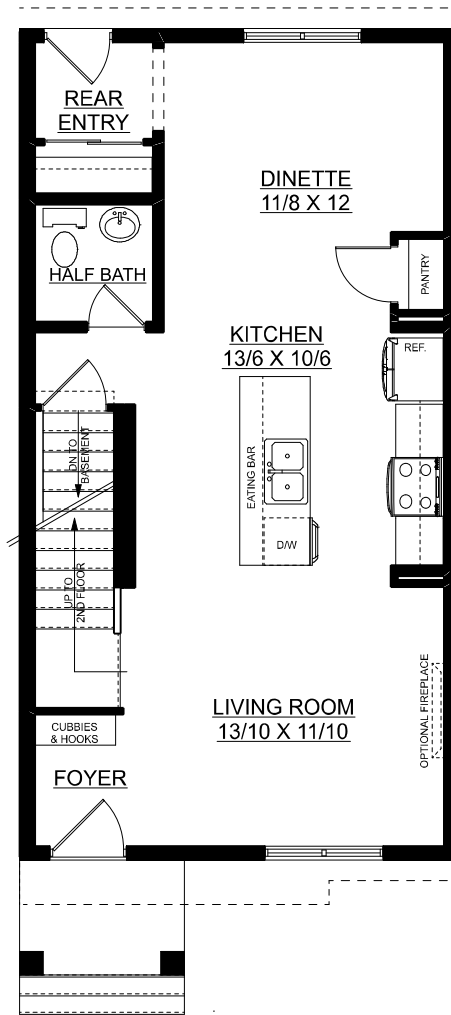

Georgia

1279 sq. ft.

3 bedrooms + 2.5 bathrooms

OPTIONAL BASEMENT PLAN
469 SQ. FT.

MAIN FLOOR PLAN
630 SQ. FT.

SECOND FLOOR PLAN
649 SQ. FT.