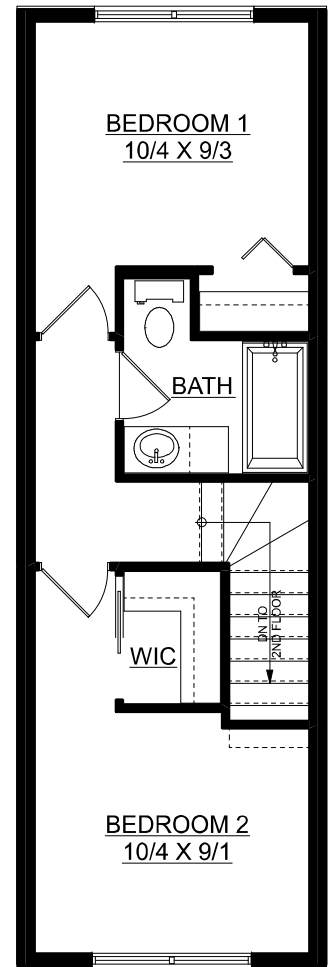

# Nero

920 sq. ft.

2 bedroom + 1.5 bathroom

**MAIN FLOOR PLAN**  
183 SQ. FT.

**SECOND FLOOR PLAN**  
374 SQ. FT.

**THIRD FLOOR PLAN**  
363 SQ. FT.