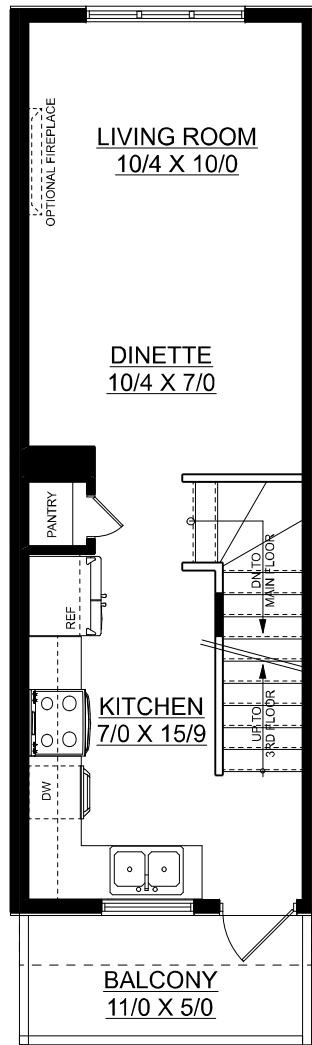

# Nero

920 sq. ft.

2 bedroom + 1.5 bathroom

**MAIN FLOOR PLAN**  
183 SQ. FT.

**SECOND FLOOR PLAN**  
374 SQ. FT.

**THIRD FLOOR PLAN**  
363 SQ. FT.