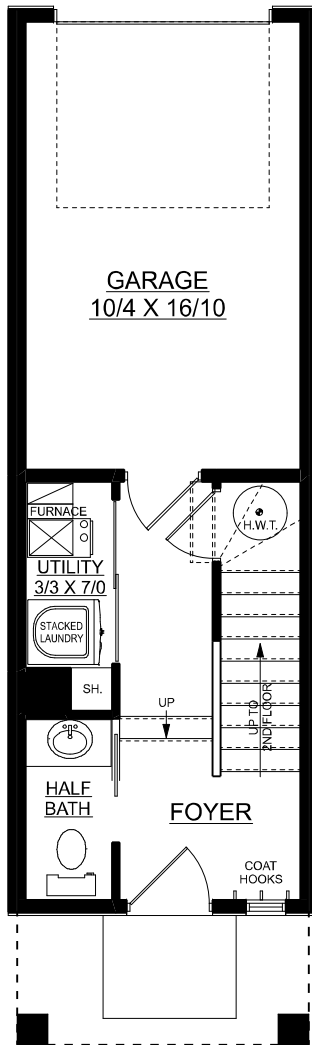

# Nero

920 sq. ft.

2 bedroom + 1.5 bathroom

**MAIN FLOOR PLAN**  
183 SQ. FT.

**SECOND FLOOR PLAN**  
374 SQ. FT.

**THIRD FLOOR PLAN**  
363 SQ. FT.