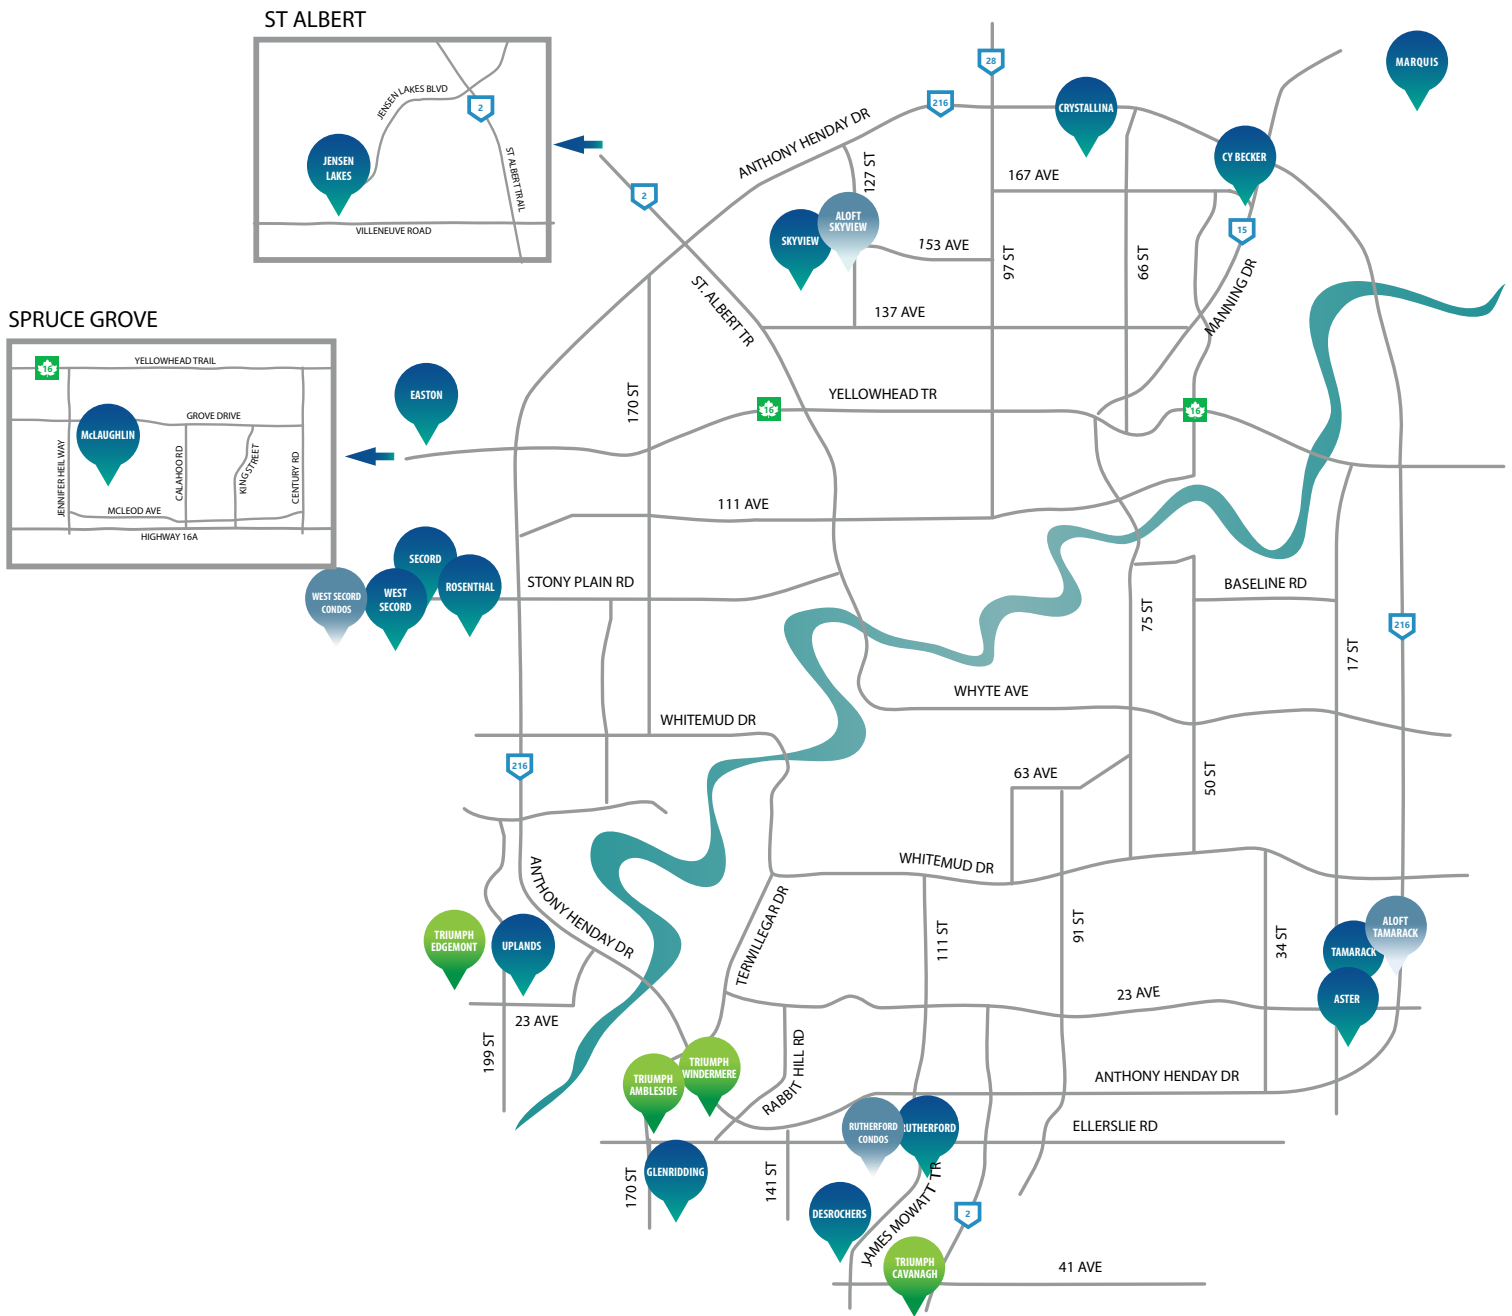

# STREETSIDE LOCATIONS MAP

THE CITY OF EDMONTON

## TOWNHOMES

- ASTER**  
1204 - 1274 Aster Blvd
- CRYSTALLINA**  
17832 78 St NW  
Fremont & Lombard
- CY BECKER**  
1051 Cy becker Rd  
Harley
- DESROCHERS**  
860 Daniels Way  
Granville
- EASTON**  
Mcleod Ave & Pioneer Rd  
Coming Soon
- GLENRIDDING**  
1203 163 Street  
Chelsea
- JENSEN LAKES**  
Jensen Lakes Blvd  
Coming Soon
- MARQUIS**  
Marquis blvd and 5th St  
Coming Soon
- MCLAUGHLIN**  
50 McLaughlin Drive  
Fremont
- ROSENTHAL**  
1244 - 1300 Rosenthal Blvd
- RUTHERFORD**  
1820 Rutherford Rd
- SECORD**  
21803 93 Avenue  
Virginia
- WEST SECORD**  
850 Secord Blvd  
Coming Soon
- SKYVIEW**  
12815 Cumberland Rd
- TAMARACK**  
1530 Tamarack Blvd  
Abbey & Harley
- UPLANDS**  
19326 27 Ave  
Abbey & Harley

## CONDOS

- ALOFT SKYVIEW**  
12804 140 Avenue
- ALOFT TAMARACK**  
1506 Tamarack Blvd  
Eclipse & Odin
- RUTHERFORD**  
1818 Rutherford Rd  
Cambria & McCarran
- WEST SECORD**  
850 Secord Blvd  
Coming Soon

## BUNGALOWS

- AMBLESIDE**  
7115 Armour Link  
Alpine
- CAVANAGH**  
30th Ave & Cavanagh Drive SW
- EDGEMONT**  
1437 Edgemont Rd NW  
Valens
- WINDERMERE**  
1806 Ainslie Court

A QUALICO Company

streetsidedmonton.com