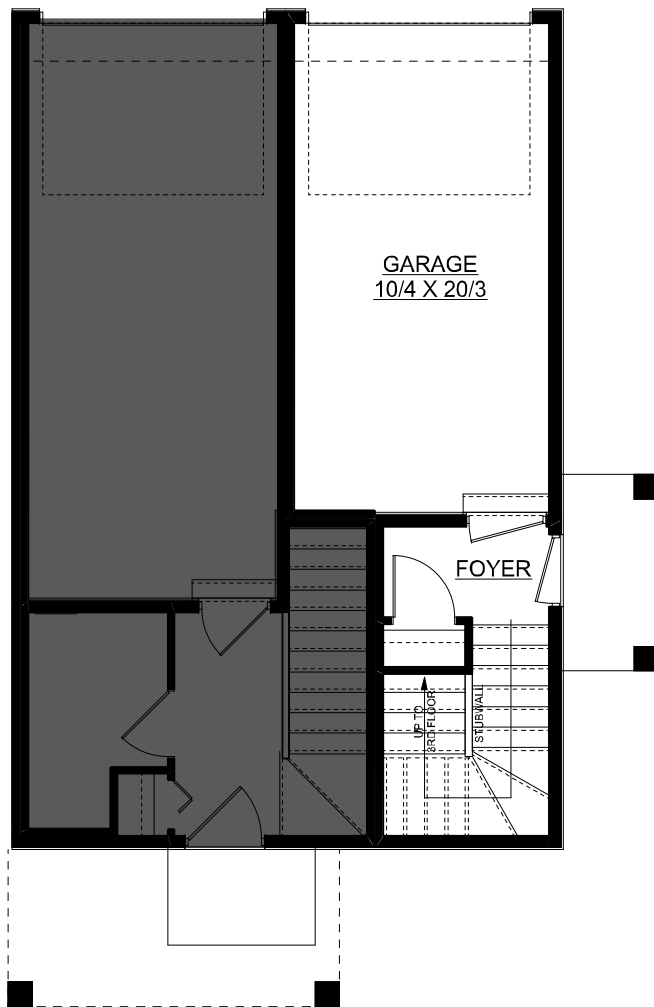

# Westley

834 sq. ft.

2 bedrooms + 1 bathroom

**MAIN FLOOR PLAN**  
**103 SQ. FT.**

**THIRD FLOOR PLAN**  
**731 SQ. FT.**