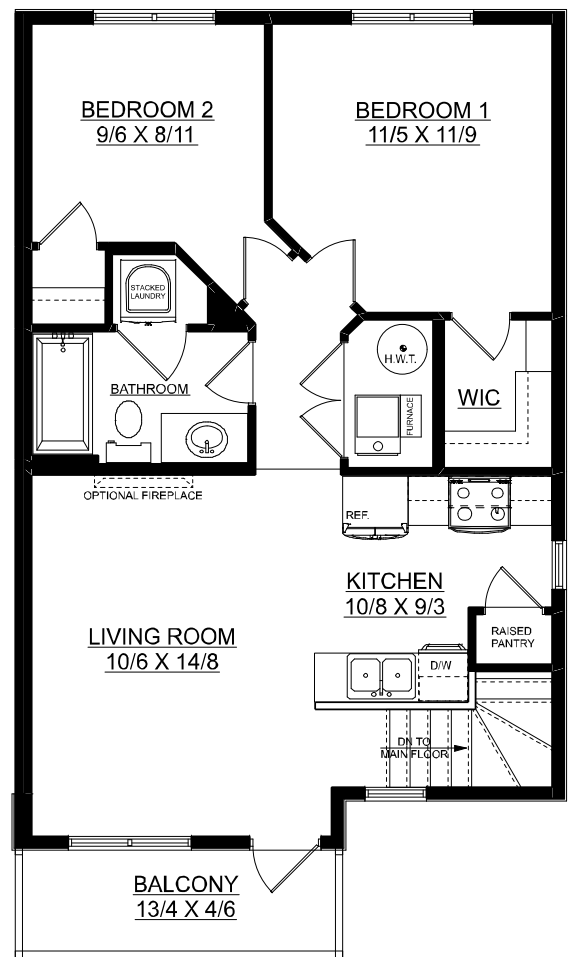

# Westley

834 sq. ft.

2 bedrooms + 1 bathroom

**MAIN FLOOR PLAN**  
**103 SQ. FT.**

**THIRD FLOOR PLAN**  
**731 SQ. FT.**