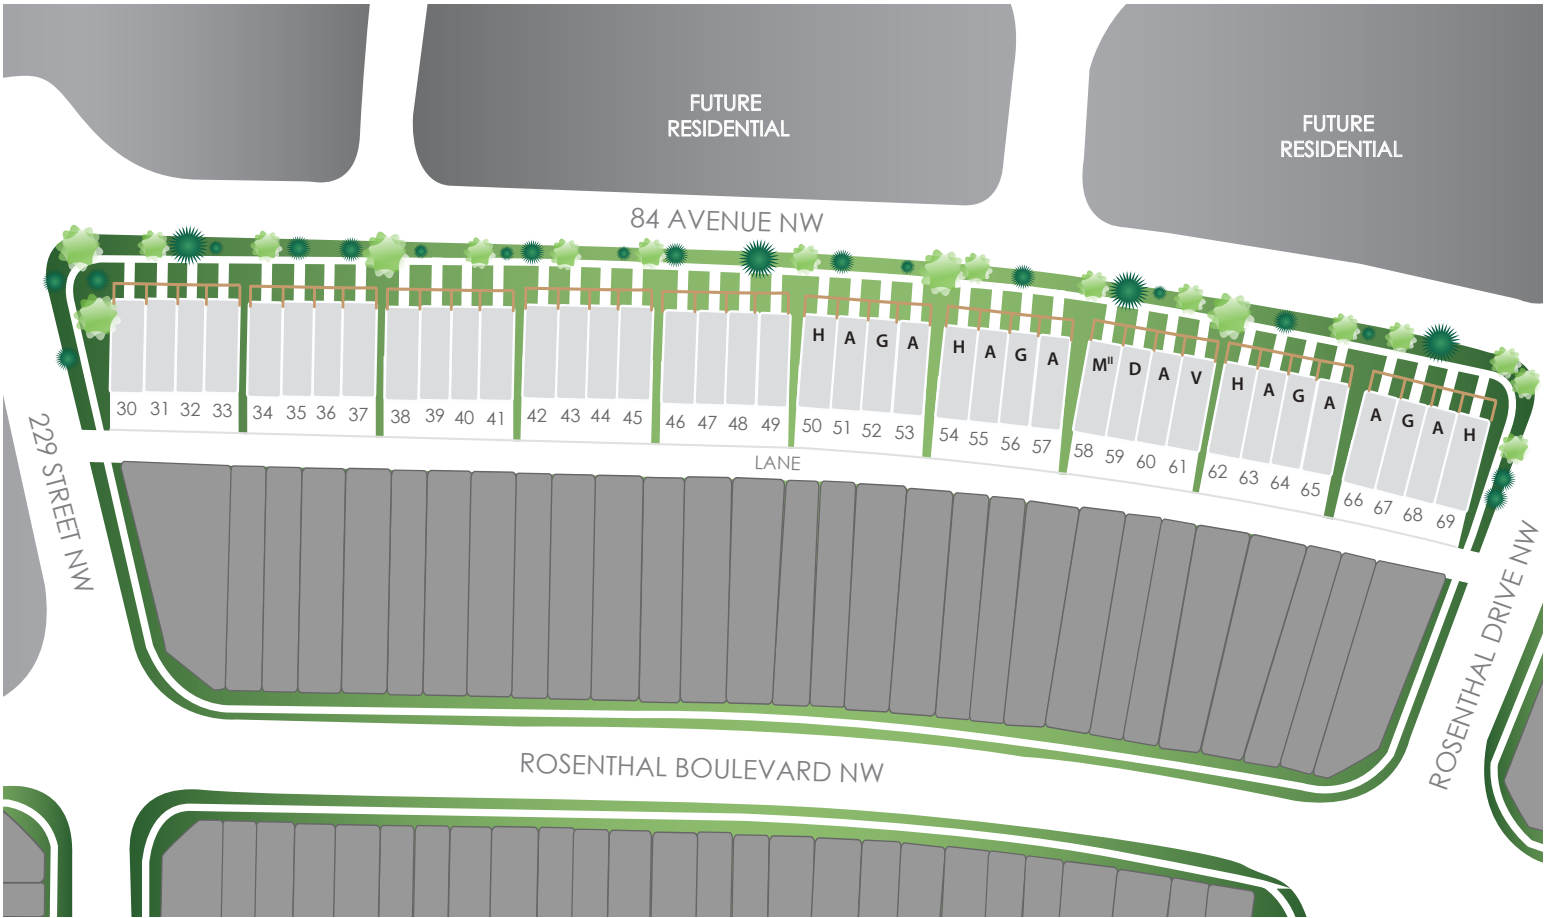

ROSENTHAL

Lots 30 - 69
22703 - 22809 84 Avenue NW

M^{II} MADELYN II
4 BEDROOMS + 2.5 BATHROOMS

V VISTA
3 BEDROOMS + 2.5 BATHROOMS

H HARLEY
3 BEDROOMS + 2.5 BATHROOMS

A ABBEY
3 BEDROOMS + 2.5 BATHROOMS

G GABRIEL
3 BEDROOMS + 2.5 BATHROOMS

D DEMI
2 BEDROOMS + 2.5 BATHROOMS

 AVAILABLE STREETSIDE HOMES /  FENCING