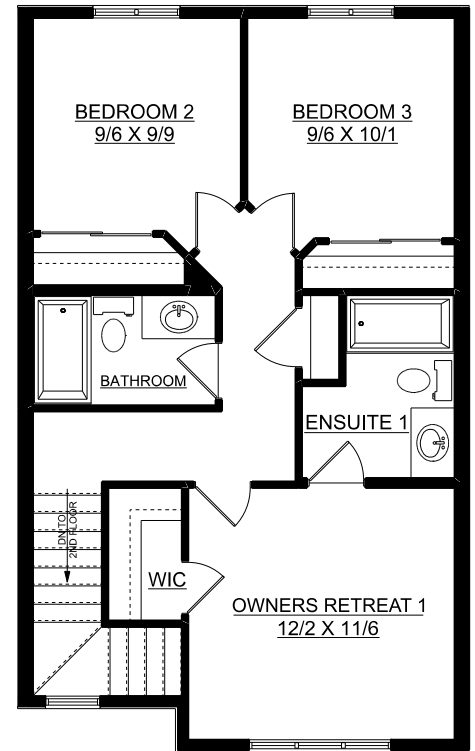

Lombard

1432 sq. ft.

3 bedrooms + 2.5 bathrooms

MAIN FLOOR PLAN
182 SQ. FT.

SECOND FLOOR PLAN
640 SQ. FT.

THIRD FLOOR PLAN
610 SQ. FT.