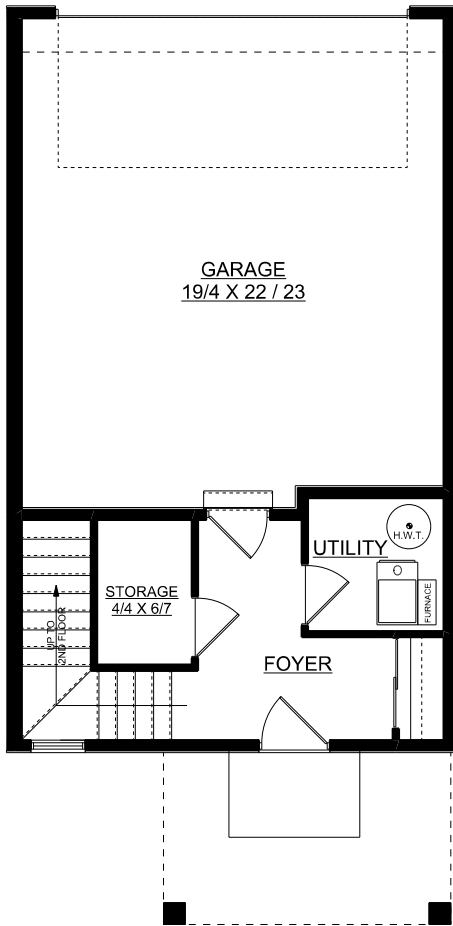

Lombard

1432 sq. ft.

3 bedrooms + 2.5 bathrooms

MAIN FLOOR PLAN
182 SQ. FT.

SECOND FLOOR PLAN
640 SQ. FT.

THIRD FLOOR PLAN
610 SQ. FT.