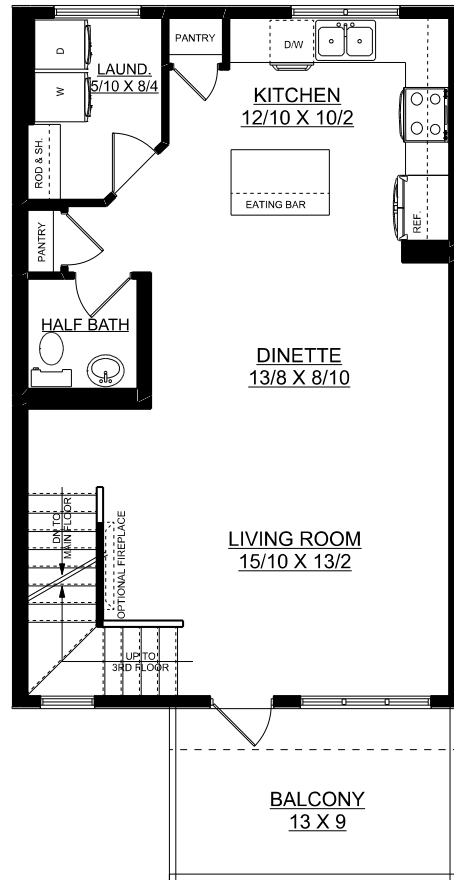

Lombard

1432 sq. ft.

3 bedrooms + 2.5 bathrooms

MAIN FLOOR PLAN
182 SQ. FT.

SECOND FLOOR PLAN
640 SQ. FT.

THIRD FLOOR PLAN
610 SQ. FT.