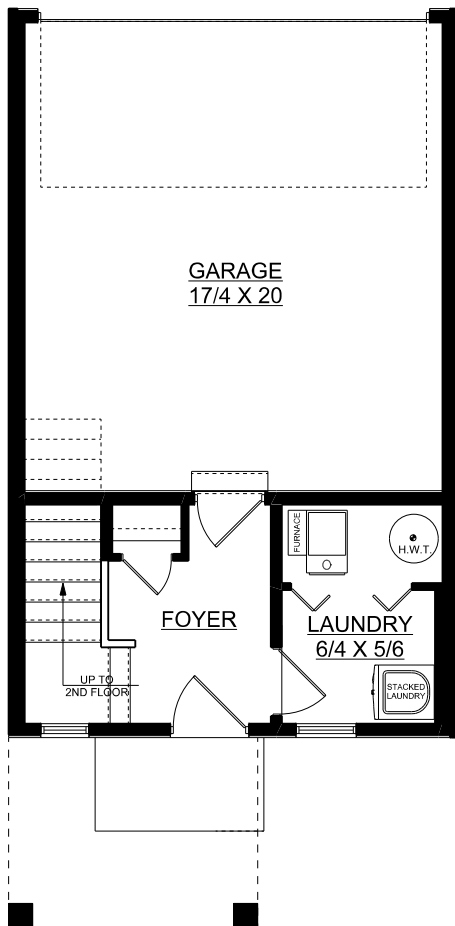

Harley

1256 sq. ft.

3 bedrooms + 2.5 bathrooms

MAIN FLOOR PLAN
134 SQ. FT.

SECOND FLOOR PLAN
540 SQ. FT.

THIRD FLOOR PLAN
582 SQ. FT.