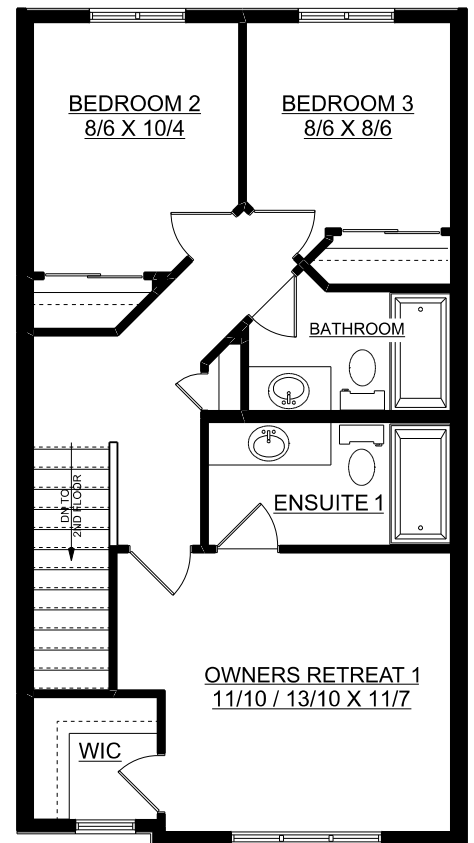

Harley

1256 sq. ft.

3 bedrooms + 2.5 bathrooms

MAIN FLOOR PLAN
134 SQ. FT.

SECOND FLOOR PLAN
540 SQ. FT.

THIRD FLOOR PLAN
582 SQ. FT.