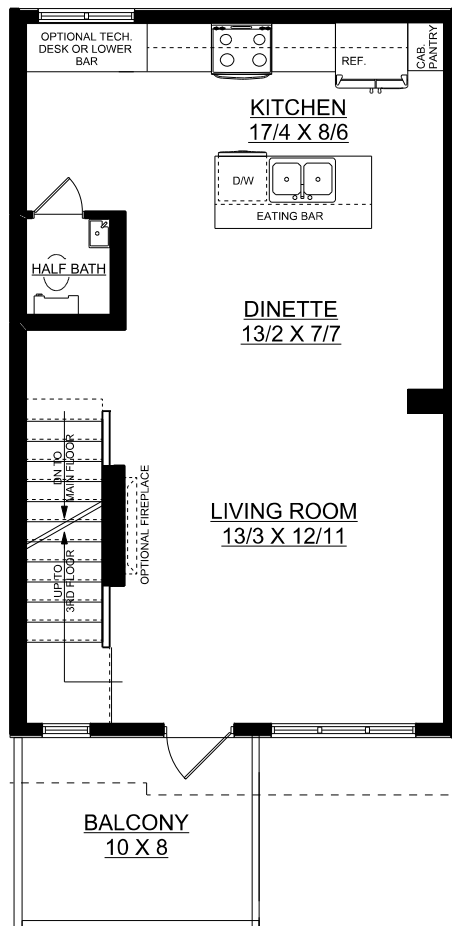

Harley

1256 sq. ft.

3 bedrooms + 2.5 bathrooms

MAIN FLOOR PLAN
134 SQ. FT.

SECOND FLOOR PLAN
540 SQ. FT.

THIRD FLOOR PLAN
582 SQ. FT.