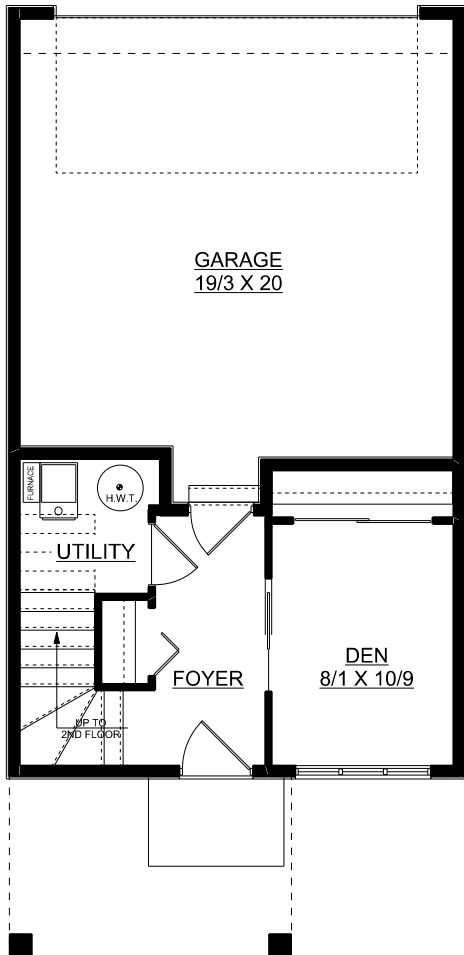

# Essex

1510 sq. ft.

2 bedrooms + 2.5 bathrooms + den

**MAIN FLOOR PLAN**  
**247 SQ. FT.**

**SECOND FLOOR PLAN**  
**640 SQ. FT.**

**THIRD FLOOR PLAN**  
**623 SQ. FT.**