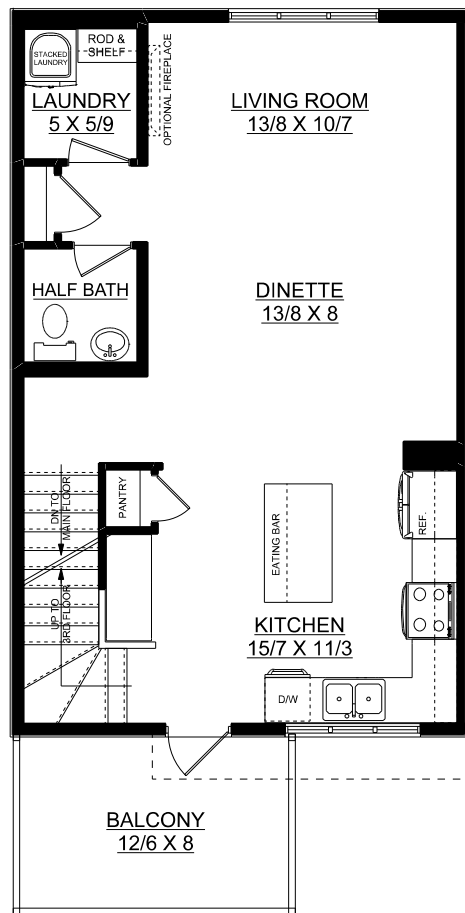

# Essex

1510 sq. ft.

2 bedrooms + 2.5 bathrooms + den

**MAIN FLOOR PLAN**  
**247 SQ. FT.**

**SECOND FLOOR PLAN**  
**640 SQ. FT.**

**THIRD FLOOR PLAN**  
**623 SQ. FT.**