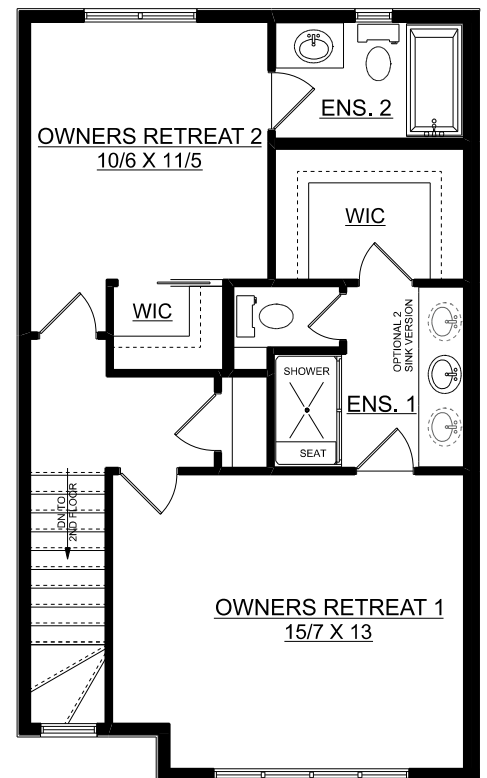

# Essex

1510 sq. ft.

2 bedrooms + 2.5 bathrooms + den

**MAIN FLOOR PLAN**  
**247 SQ. FT.**

**SECOND FLOOR PLAN**  
**640 SQ. FT.**

**THIRD FLOOR PLAN**  
**623 SQ. FT.**