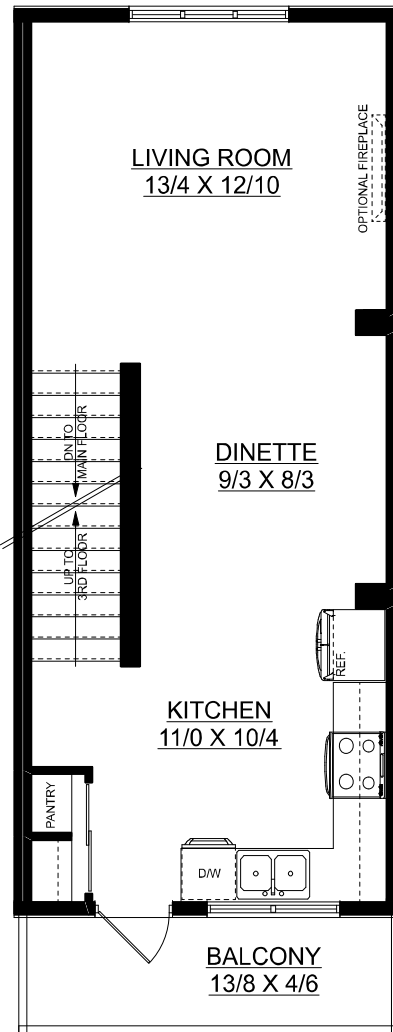

Abbey

1098 sq. ft.

2 bedrooms + 2.5 bathrooms

MAIN FLOOR PLAN
176 SQ. FT.

SECOND FLOOR PLAN
476 SQ. FT.

THIRD FLOOR PLAN
446 SQ. FT.