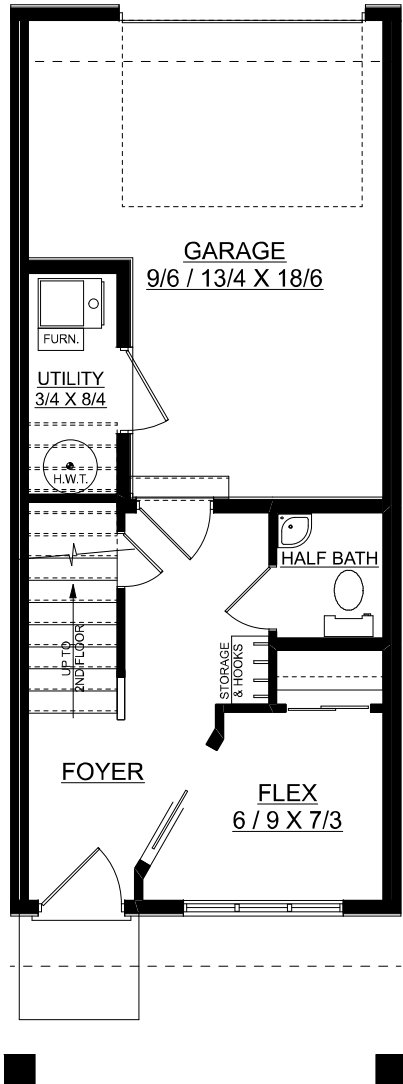

Abbey

1098 sq. ft.

2 bedrooms + 2.5 bathrooms

MAIN FLOOR PLAN
176 SQ. FT.

SECOND FLOOR PLAN
476 SQ. FT.

THIRD FLOOR PLAN
446 SQ. FT.