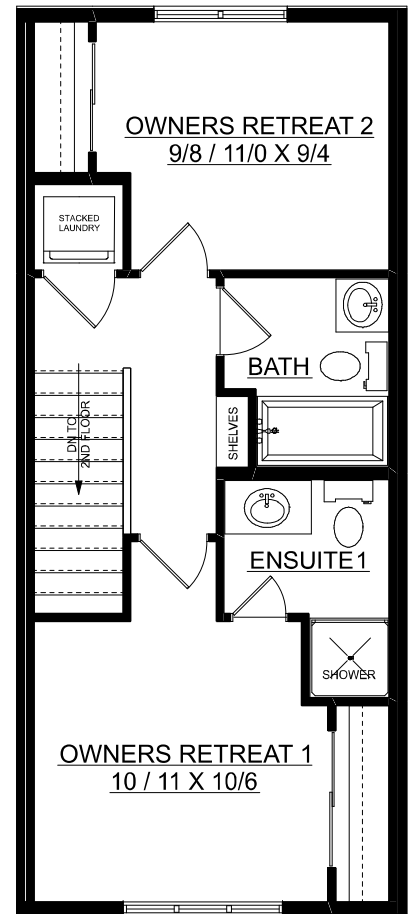

Abbey

1098 sq. ft.

2 bedrooms + 2.5 bathrooms

MAIN FLOOR PLAN
176 SQ. FT.

SECOND FLOOR PLAN
476 SQ. FT.

THIRD FLOOR PLAN
446 SQ. FT.