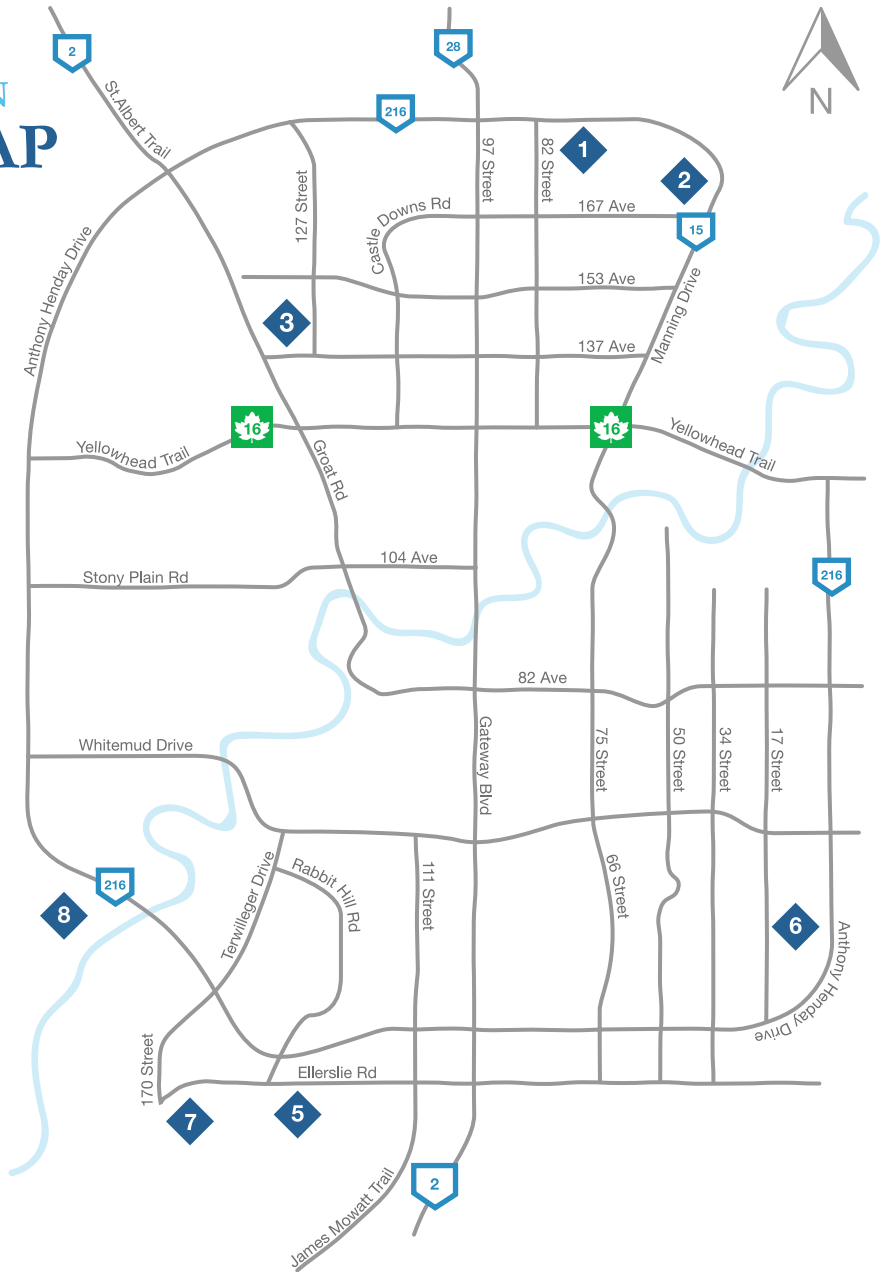

THE CITY OF EDMONTON SHOW HOME MAP

Spruce Grove

Show Home Locations

- | | | | |
|--|--|---|---|
| <p>1 Crystallina
Essex & Lombard
17832 78 St NW</p> | <p>2 Cy Becker
Madison & Lombard
165 Cy Becker Blvd</p> | <p>3 Skyview
Madison & Dalton
12815 Cumberland Rd</p> | <p>4 McLaughlin
Lombard & Robson
50 McLaughlin Drive</p> |
| <p>5 Graydon Hill
Madison & Dalton
1005 Graydon Hill Blvd</p> | <p>6 Tamarack
Robson & Dalton
1530 Tamarack Blvd</p> | <p>7 Glenridding
Chelsea, Astor & York
1203 163 Street</p> | <p>8 Uplands
<i>Coming Soon</i></p> |