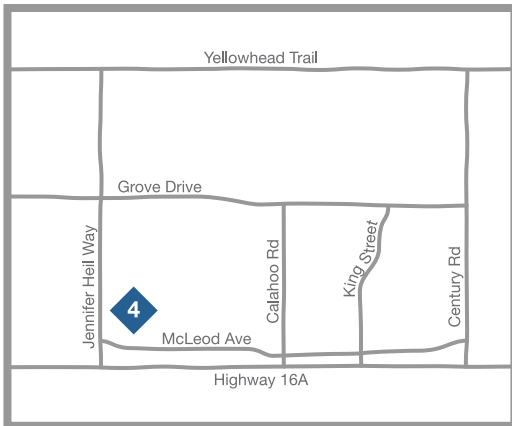

THE CITY OF EDMONTON SHOW HOME MAP

Spruce Grove

Show Home Locations

- | | | | |
|--|--|---|---|
| <p>1 Crystallina
Essex & Lombard
17832 78 St NW</p> | <p>2 Cy Becker
Madison & Lombard
165 Cy Becker Blvd</p> | <p>3 Skyview
Madison & Dalton
12815 Cumberland Rd</p> | <p>4 McLaughlin
Lombard & Robson
50 McLaughlin Drive</p> |
| <p>5 Graydon Hill
Madison & Dalton
1005 Graydon Hill Blvd</p> | <p>6 Tamarack
Robson & Dalton
1530 Tamarack Blvd</p> | <p>7 Glenridding
Chelsea, Astor & York
1203 163 Street</p> | <p>8 Uplands
<i>Coming Soon</i></p> |