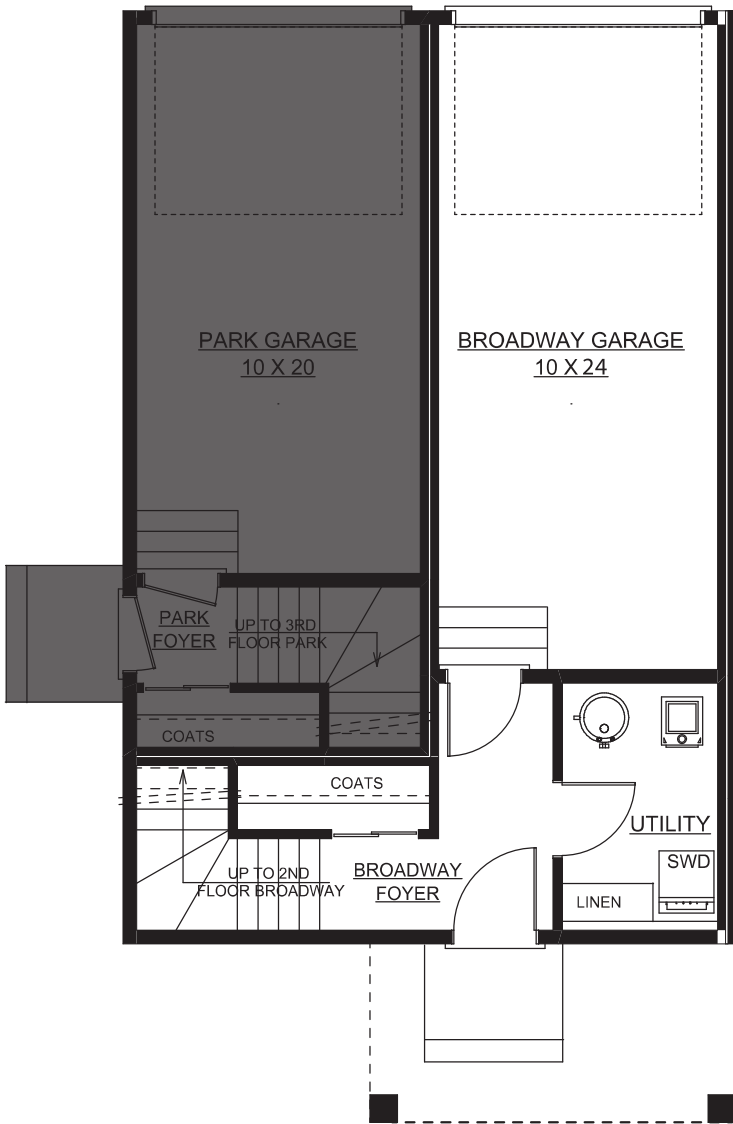

altius

Broadway

880 sq. ft.

MAIN FLOOR PLAN
176 SQ. FT.

SECOND FLOOR PLAN
704 SQ. FT.

Dimensions as shown are approximations only and may change without notice. Architectural requirements may alter side elevation and window placement on site. E. & O. E. Oct 2015