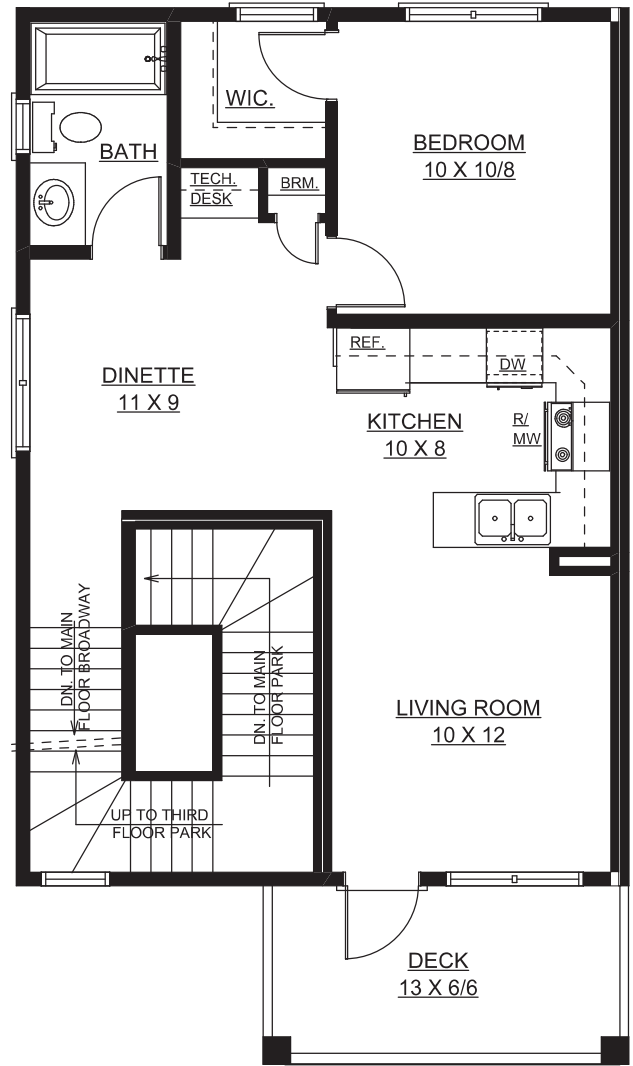

altius

Broadway

880 sq. ft.

MAIN FLOOR PLAN
176 SQ. FT.

SECOND FLOOR PLAN
704 SQ. FT.

Dimensions as shown are approximations only and may change without notice. Architectural requirements may alter side elevation and window placement on site. E. & O. E. Oct 2015